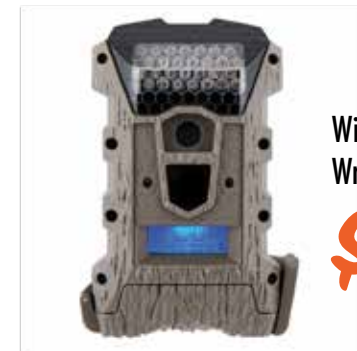

Wildgame Innovations
Wraith 18 Camera

$39.99